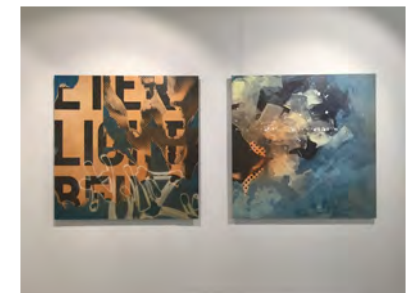

Tolin's unique aesthetic combines abstract textures with his signature style of grainy monochrome in compositions that master the golden ratio.

The self-taught Tolin created postgraffiti before it was called postgraffiti.

Alvar Gullischen, fine artist, 2022

Stockmann Argos Hall 2006

Greene Street Moment
2006

Fragments of Eternal Light
2022

Invisible Cities 6
2022

Lepakko Darkroom

Acrylate and paper collage on
drywall

Helsinki, Finland