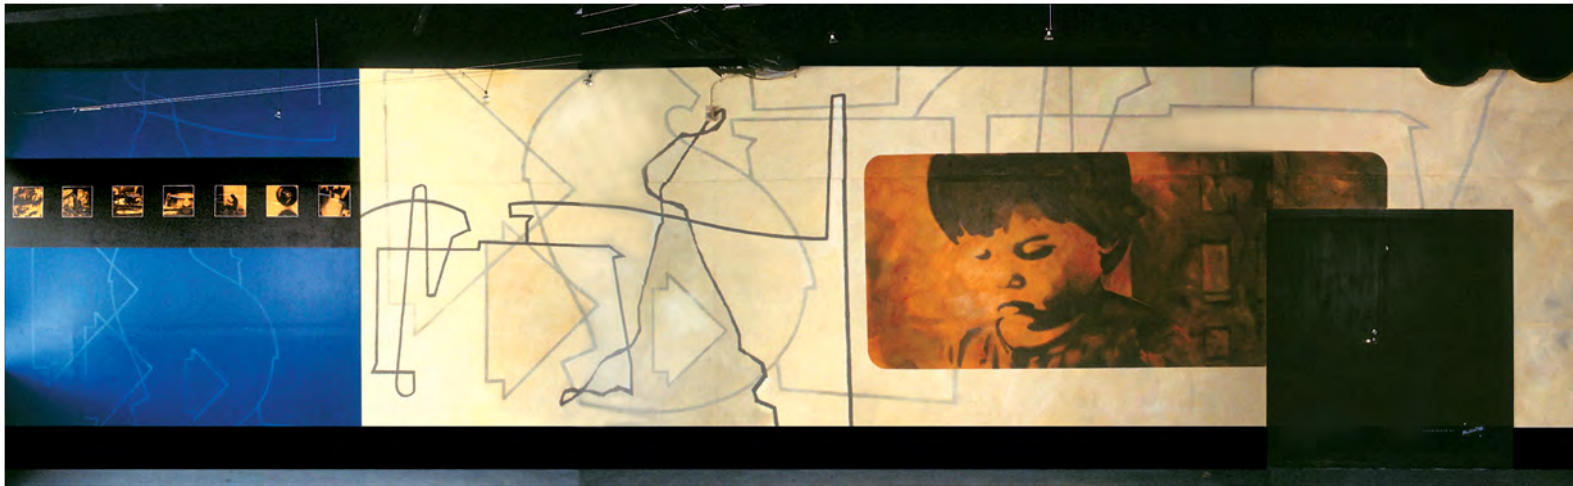

Greene Street Moment
2006

Lepakko Darkroom

Acrylate and paper collage on
drywall

Helsinki, Finland

4x15m
1996